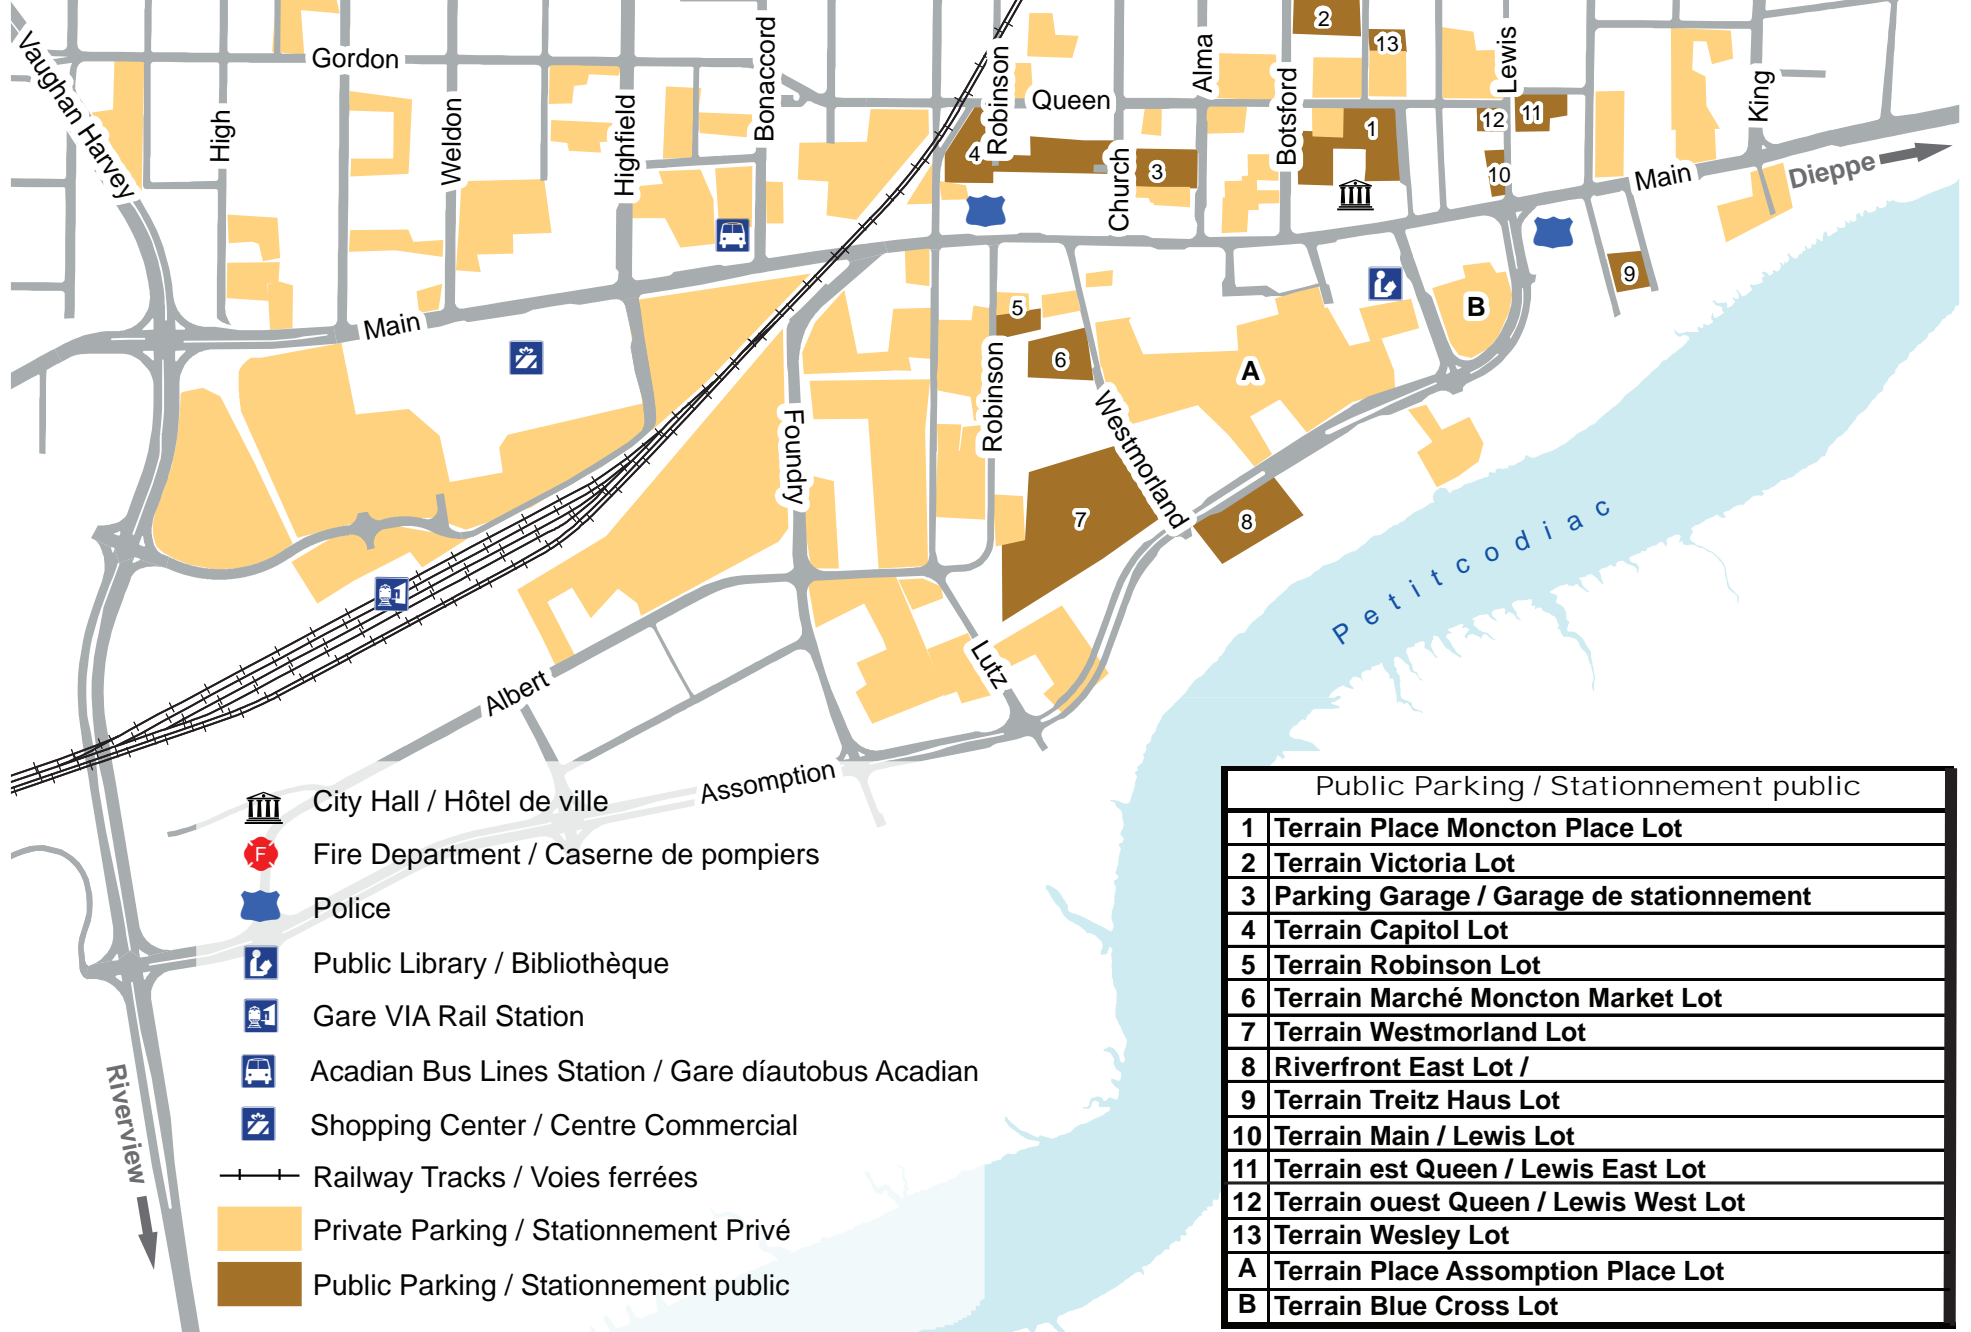

Downtown Parking Areas

Zones de stationnement au centre-ville

- City Hall / Hôtel de ville
- Fire Department / Caserne de pompiers
- Police
- Public Library / Bibliothèque
- Gare VIA Rail Station
- Acadian Bus Lines Station / Gare d'autobus Acadian
- Shopping Center / Centre Commercial
- Railway Tracks / Voies ferrées
- Private Parking / Stationnement Privé
- Public Parking / Stationnement public

Public Parking / Stationnement public	
1	Terrain Place Moncton Place Lot
2	Terrain Victoria Lot
3	Parking Garage / Garage de stationnement
4	Terrain Capitol Lot
5	Terrain Robinson Lot
6	Terrain Marché Moncton Market Lot
7	Terrain Westmorland Lot
8	Riverfront East Lot /
9	Terrain Treitz Haus Lot
10	Terrain Main / Lewis Lot
11	Terrain est Queen / Lewis East Lot
12	Terrain ouest Queen / Lewis West Lot
13	Terrain Wesley Lot
A	Terrain Place Assomption Place Lot
B	Terrain Blue Cross Lot